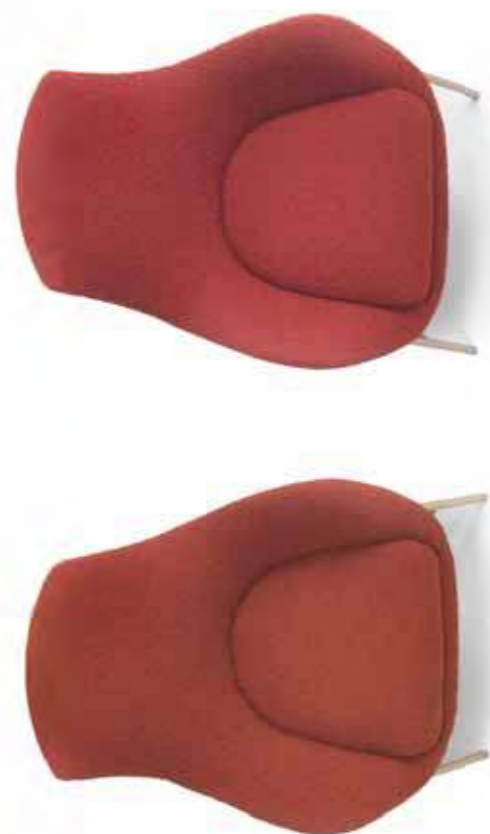

GARY+ANDY composition cm 425x730 made of: 2 x 9GY301 central elements cm 100x100x66h | 2 x 9GY201 side elements cm 130x100x66h | 1 x 9GY303 central element cm 70x100x66h | 1 x 9GY503 backrest cm 100x30x66h | 1 x 9AD105 ottoman cm 125x100x38h | 1 x 9AD101 ottoman cm 100x100x38h | Fabric for GARY elements: cat. H art. Casamance Lierna col. 0327 sable | Leather for ANDY elements: cat. Lusso art. Nabuk col. Talpa C3409 **Cushions:** 6 x 9GY103 cm 60x60 | Fabric: cat. H art. Casamance Lierna col. 0327 sable | 2 x 9GY102 cm 45x45 | Leather: cat. Lusso art. Nabuk col. Talpa C3409 | 2 x 9GY102 cm 45x45 | Fabric: cat. F/G art. Misia Aime col. 319 Terre de Sienne | 1 x 9CU106 cm 45x45 | 1 x 9CU103 cm 40x40 | Fabric: cat. H art. Misia La Flèche D'Or col. M 260 701 Seppia **WAVE coffee tables:** 7WA104 ø cm 120x27h | 7WA101 ø cm 50x47h | Top: OPP7 Calacatta marble | Base: OPM20 Delabré brass brushed metal | 7WA102 ø cm 60x37h | Top: RAL 3011 Rouge back-painted glass | Base: OPM20 Delabré brass brushed metal **BRERA armchairs** with low backrest 9BRE103 cm 80x82x77h | Fabric: cat. D/E art. Amursk col. 004 | Base: OPM15 antique gold brushed metal