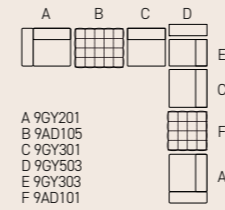

GARY+ANDY composition cm 425x730 made of: 2 x 9GY301 central elements cm 100x100x66h | 2 x 9GY201 side elements cm 130x100x66h | 1 x 9GY303 central element cm 70x100x66h | 1 x 9GY503 backrest cm 100x30x66h | 1 x 9AD105 ottoman cm 125x100x38h | 1 x 9AD101 ottoman cm 100x100x38h | Fabric for GARY elements: cat. H art. Casamance Lierna col. 0327 sable | Leather for ANDY elements: cat. Lusso art. Nabuk col. Talpa C3409 | Cushions: 6 x 9GY103 cm 60x60 | Fabric: cat. H art. Casamance Lierna col. 0327 sable | 2 x 9GY102 cm 45x45 | Leather: cat. Lusso art. Nabuk col. Talpa C3409 | 2 x 9GY102 cm 45x45 | Fabric: cat. F/G art. Misia Aime col. 319 Terre de Sienne | 1 x 9CU106 cm 45x45 | 1 x 9CU103 cm 40x40 | Fabric: cat. H art. Misia La Flèche D'Or col. M 260 701 Seppia

WAVE coffee tables: 7WA104 ø cm 120x27h | 7WA101 ø cm 50x47h | Top: OPP7 Calacatta marble | Base: OPM20 Delabré brass brushed metal | 7WA102 ø cm 60x37h | Top: RAL 3011 Rouge back-painted glass | Base: OPM20 Delabré brass brushed metal **LEAF server tables** 7LE101 cm 64x25x51h OPM16 shiny brass chrome metal **BRERA armchairs** with low backrest 9BRE103 cm 80x82x77h | Fabric: cat. D/E art. Amursk col. 004 | Base: OPM15 antique gold brushed metal **THOR side table** 7TH111 cm 80x80x27h OPP7 Calacatta marble | Base: OPM15 antique gold brushed metal

marelli