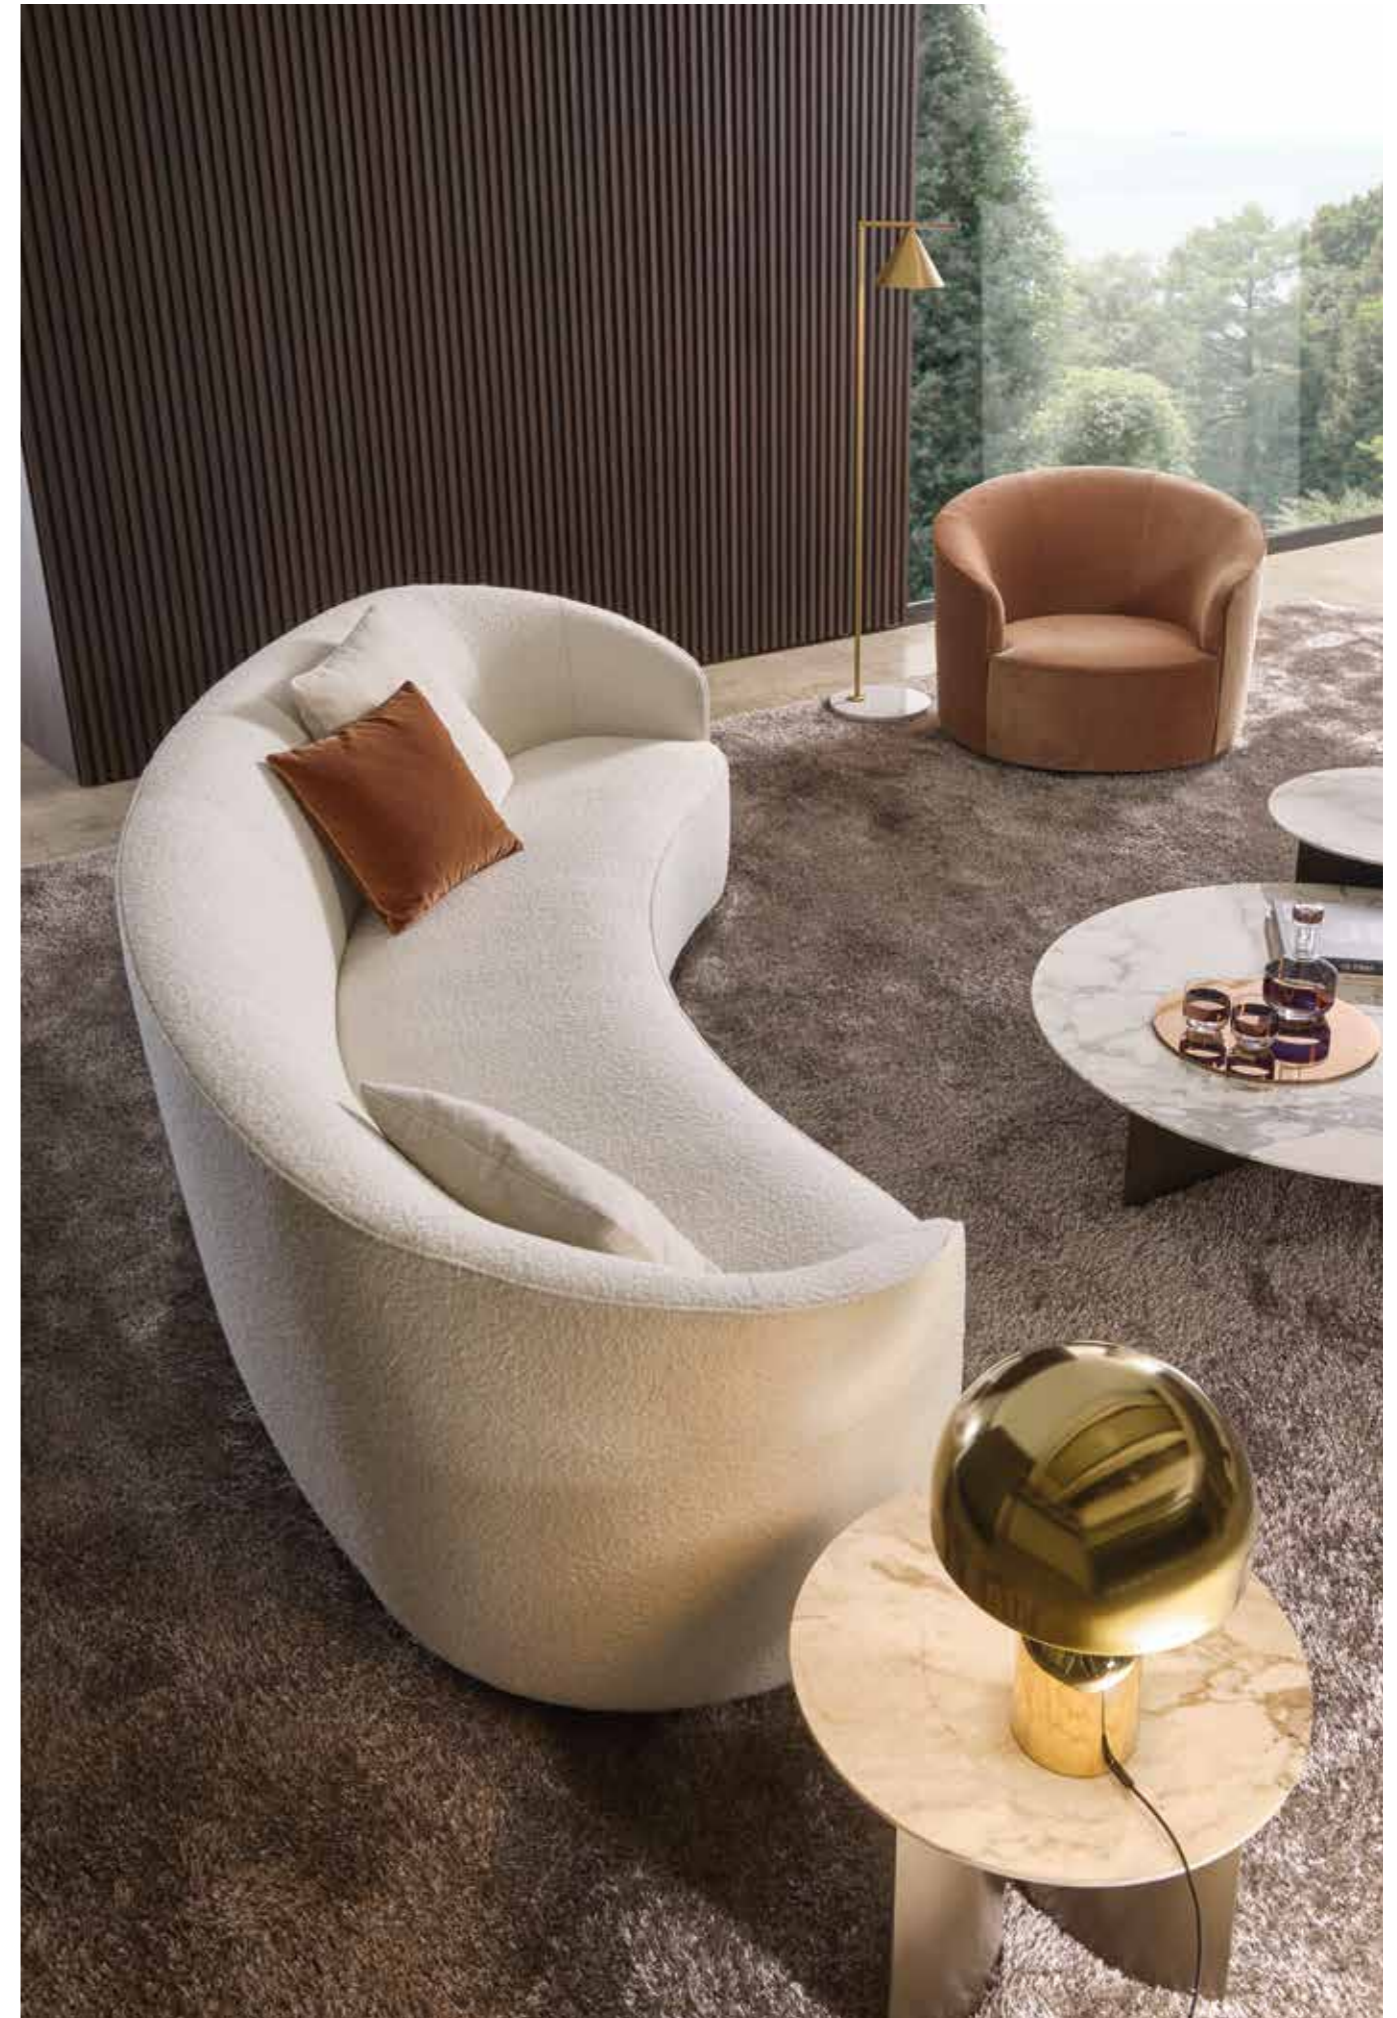

MOON curved sofas
9MN204 cm 305x120x76h
Fabric: cat. F/G art. Orsetto 01/1
Base: OPM21 dark bronze painted metal

Cushions:
2 x 9CU104 cm 60x60
Fabric: cat. F/G art. Orsetto 01/1
1 x 9CU106 cm 45x45
Fabric: Metaphores St. Germain 71221 046