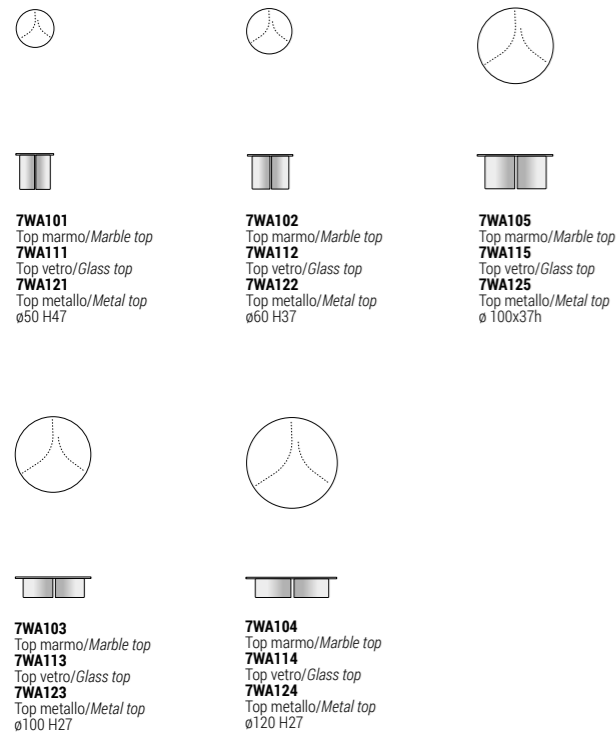

Atacama | Wave

ATACAMA sofa 9ATC101 cm225x145x80h Fabric: cat. D/E art. Gabriel Crisp 04125 **ATACAMA sofa** 9ATC102 cm225x145x80h **ATACAMA ottomans** 9ATC106 cm85x75x44h Fabric: cat. D/E art. Gabriel Crisp 04731 **WAVE coffee tables** 7WA104 øcm120x27h Base: OPM20 Délabré brass brushed metal | Top: OPP7 Calacatta gold marble | 7WA112 øcm60x37h Base: OPM20 Délabré brass brushed metal | Top: OPV6 RAL 1019 back-painted glass

ATACAMA sofa 9ATC102 cm225x145x80h Fabric: cat. D/E art. Gabriel Crisp 04731 ATACAMA sofa 9ATC101 cm225x145x80h Fabric: cat. D/E art. Gabriel Crisp 04125

ATACAMA sofa 9ATC102 cm225x145x80h **ATACAMA ottoman** 9ATC106 cm85x75x44h Fabric: cat. D/E art. Gabriel Crisp 04731 **WAVE coffee tables** 7WA104
 øcm120x27h Base: OPM20 Délabré brass brushed metal | Top: OPP7 Calacatta gold marble | 7WA112 øcm60x37h Base: OPM20 Délabré brass brushed metal | Top:
 OPV6 RAL 1019 back-painted glass **ATACAMA sofa** 9ATC103 cm185x105x80h Fabric: cat. D/E art. Gabriel Crisp 04125

Schede tecniche

TECHNICAL INFORMATION

marelli

Wave _2021 _DESIGN LUCA ERBA

Tavoli
Tables

Top: rovere impiallacciato o marmo, spessore 20 mm
Base: Ferro curvato, spessore 60 mm
Top: oak veneer or marble, 20 mm thick
Base: Curved iron, thickness 60 mm