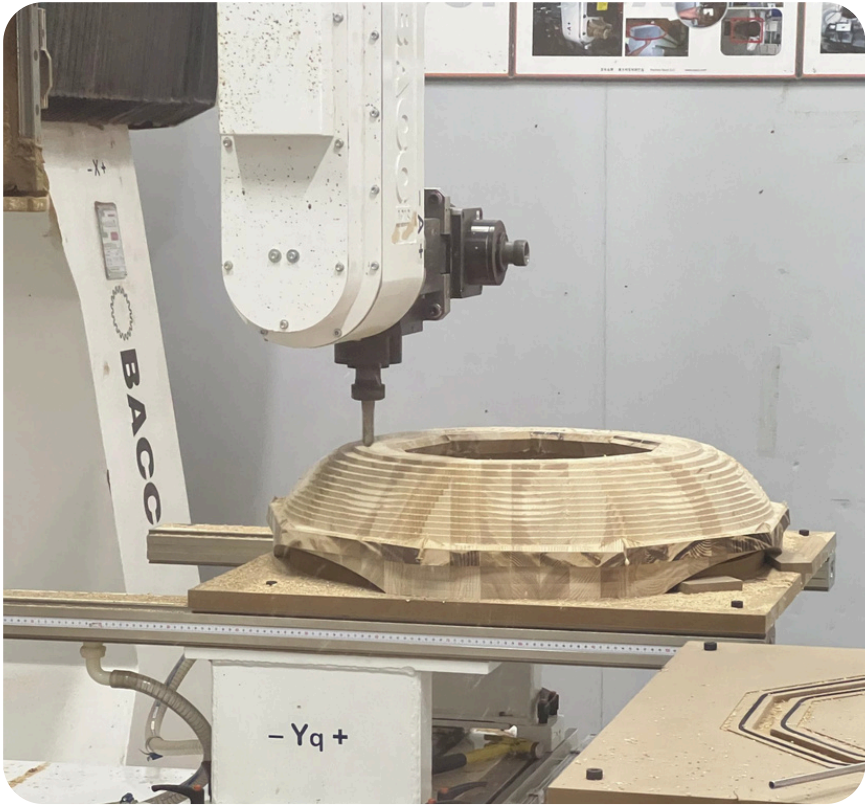

## Preparation Workshop

Planer-sander  
solid wood planing machine

To make the solid wood surface smooth and flat

Shen Dia bending machine

To cut straight lumber into curved shapes for the manufacture of bent furniture components

Bacci Italian Bacci 5-axis machine

Imported from Italy, it is a high-end CNC machine tool designed specifically for complex surface machining, characterized by high efficiency and high precision