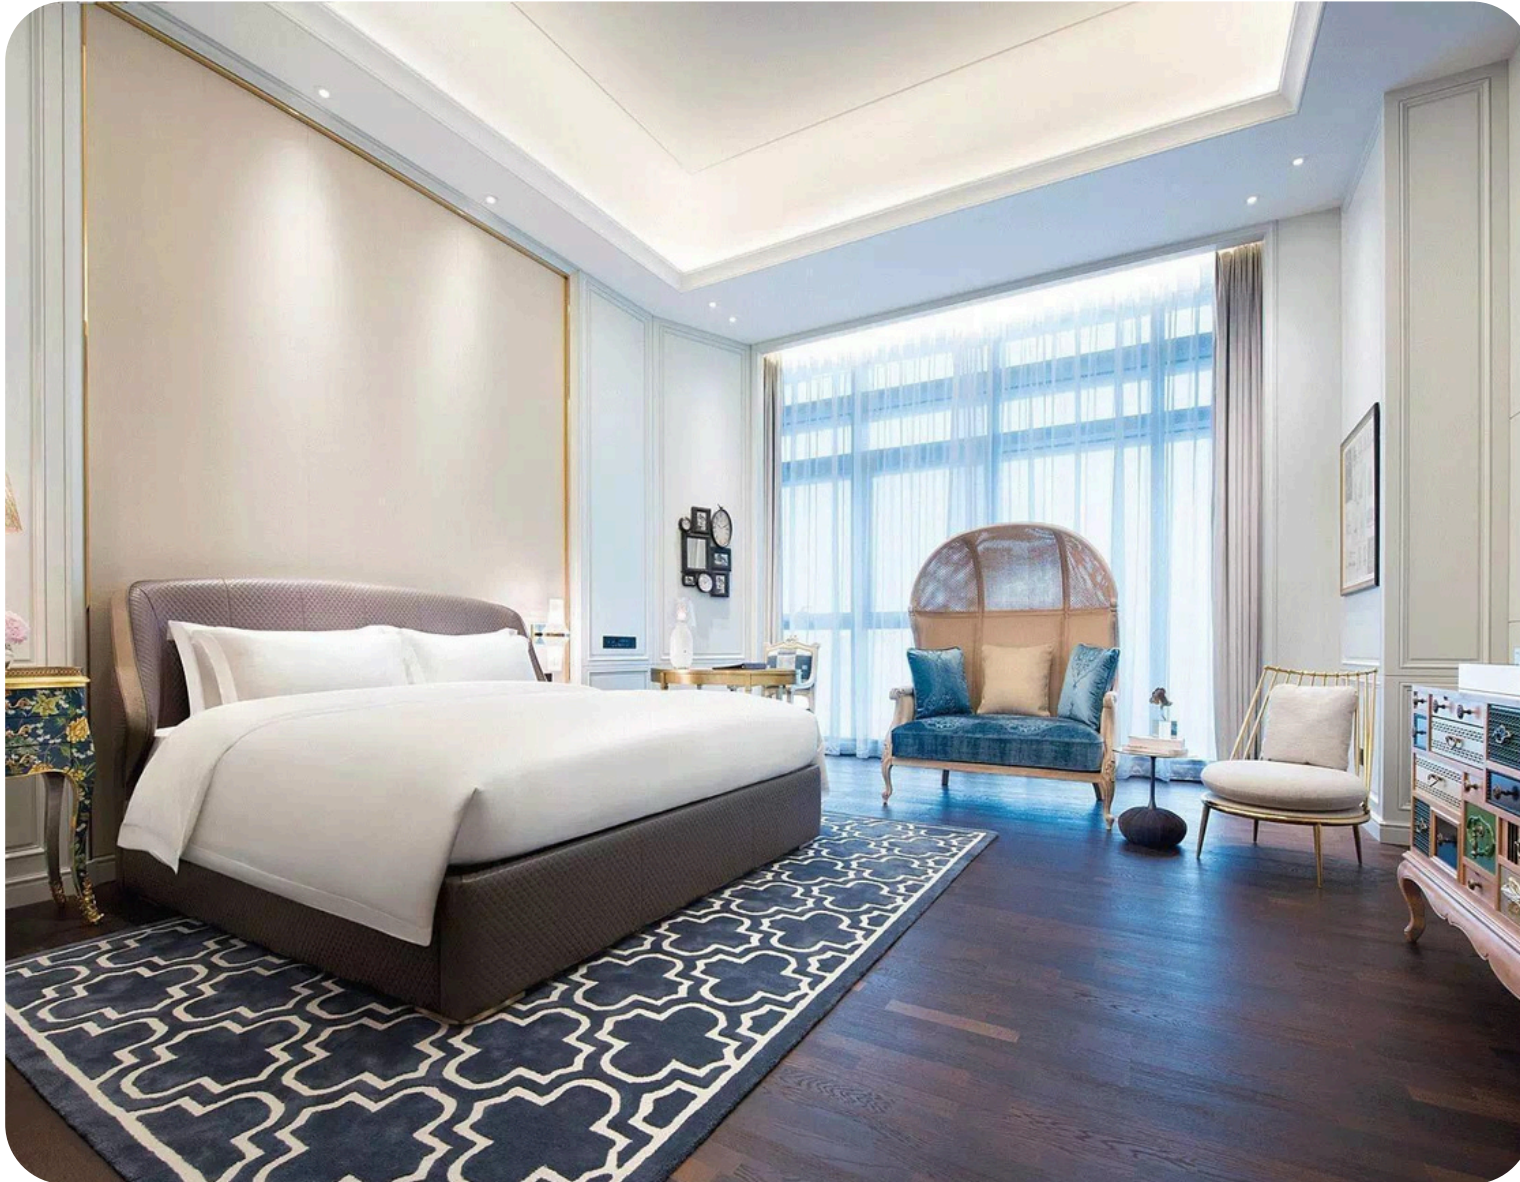

SOFITEL
LUXURY HOTELS

Sofitel, Foshan

FUTURE
WORKPLACE