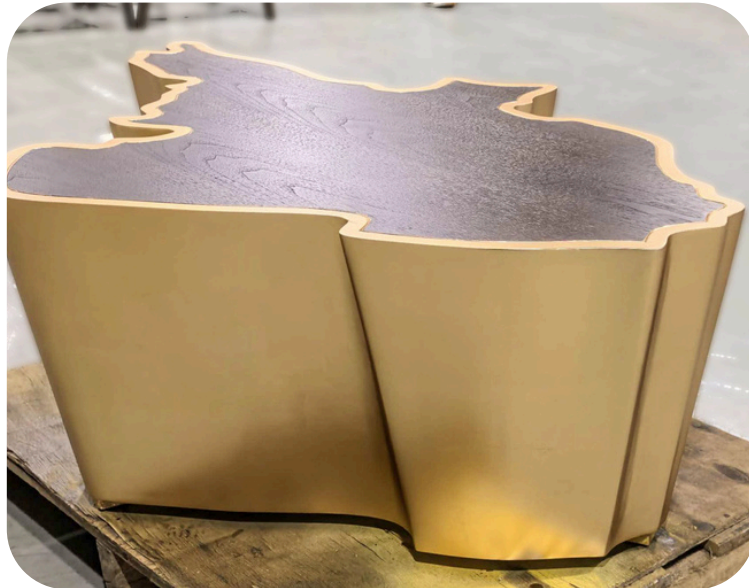

# Renaissance Goa Hotel, India

FUTURE  
WORKPLACE

STANDARD KING ROOM TYPE

MATERIAL BOARD

China's first 'palace-level furniture' five-star luxury hotel

As the global leader in luxury hotel brands, Accor Hotels Group has joined forces with the Louvre Furniture Group to officially operate the first Sofitel Hotel in Foshan. This is also the first design hotel of the Sofitel brand in Mainland China.