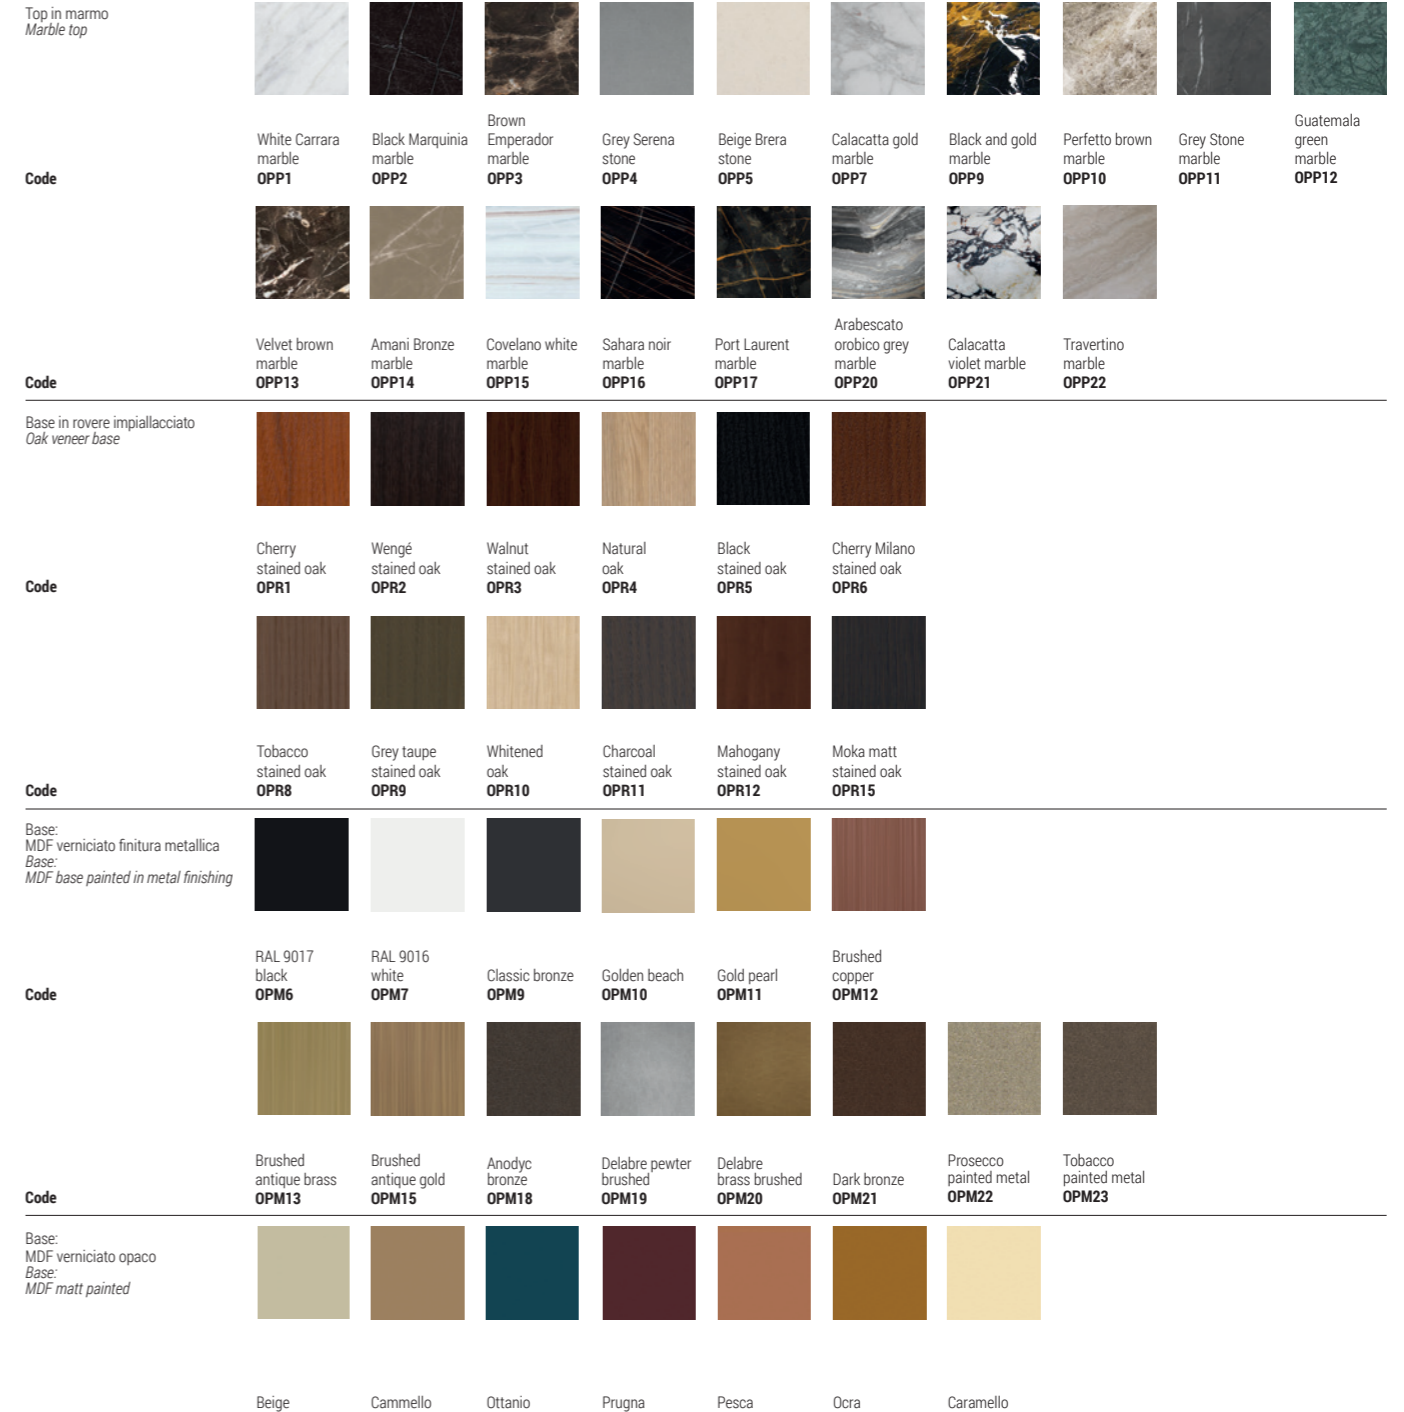

Bases: OPR15 moka matt stained oak

+ MDF painted in finish OPM20 Délabré brass brushed

Top: OPP7 Calacatta marble

1 - 9MIL302

DESIGN **LUCA ERBA**
2023

MiloBed

ARNOLD BEDSIDE TABLES **ONNO** TABLE **THEO** SIDEBOARD
PIERRE BEDSIDE TABLES AND SIDEBOARD

ONNO table
7ON107 cm 150x60x25h
Top: OPP20 Arabescato orobico grey marble
Base: MDF painted in OPM18 anodyc bronze finishing

THEO sideboard
7THE106 cm 240x55x70h
Structure: OPR15 moka matt stained oak
Top: OPP20 Arabescato orobico grey marble
Handles: OPM15 antique gold brushed metal

Schede tecniche

TECHNICAL INFORMATION

Tavoli
Dining tables

Il tavolo da pranzo Onno è disponibile con top in marmo e base in due versioni:
 - base impiallacciato rovere tinto nelle finiture rovere in collezione
 - base in MDF verniciato finiture metallo o verniciato nei colori RAL Classic
 Onno dining table is available with marble top and base in two versions:
 - oak veneer base stained in the oak finishes in collection
 - base in MDF painted in metal finishes or painted in the RAL Classic colours

Top: marmo, spessore 20 mm
 Top: marble, 20 mm thick

Tavolini
Coffee tables

Comodino
Bedside table

Libreria
Bookshelf

Consolle
Console

Finiture
Finishes

Beige Cammello Ottanio Prugna Pesca Ocra Caramello