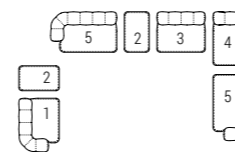

1 - 9MIL301
2 - 9MIL110
3 - 9MIL401
4 - 9MIL203
5 - 9MIL302