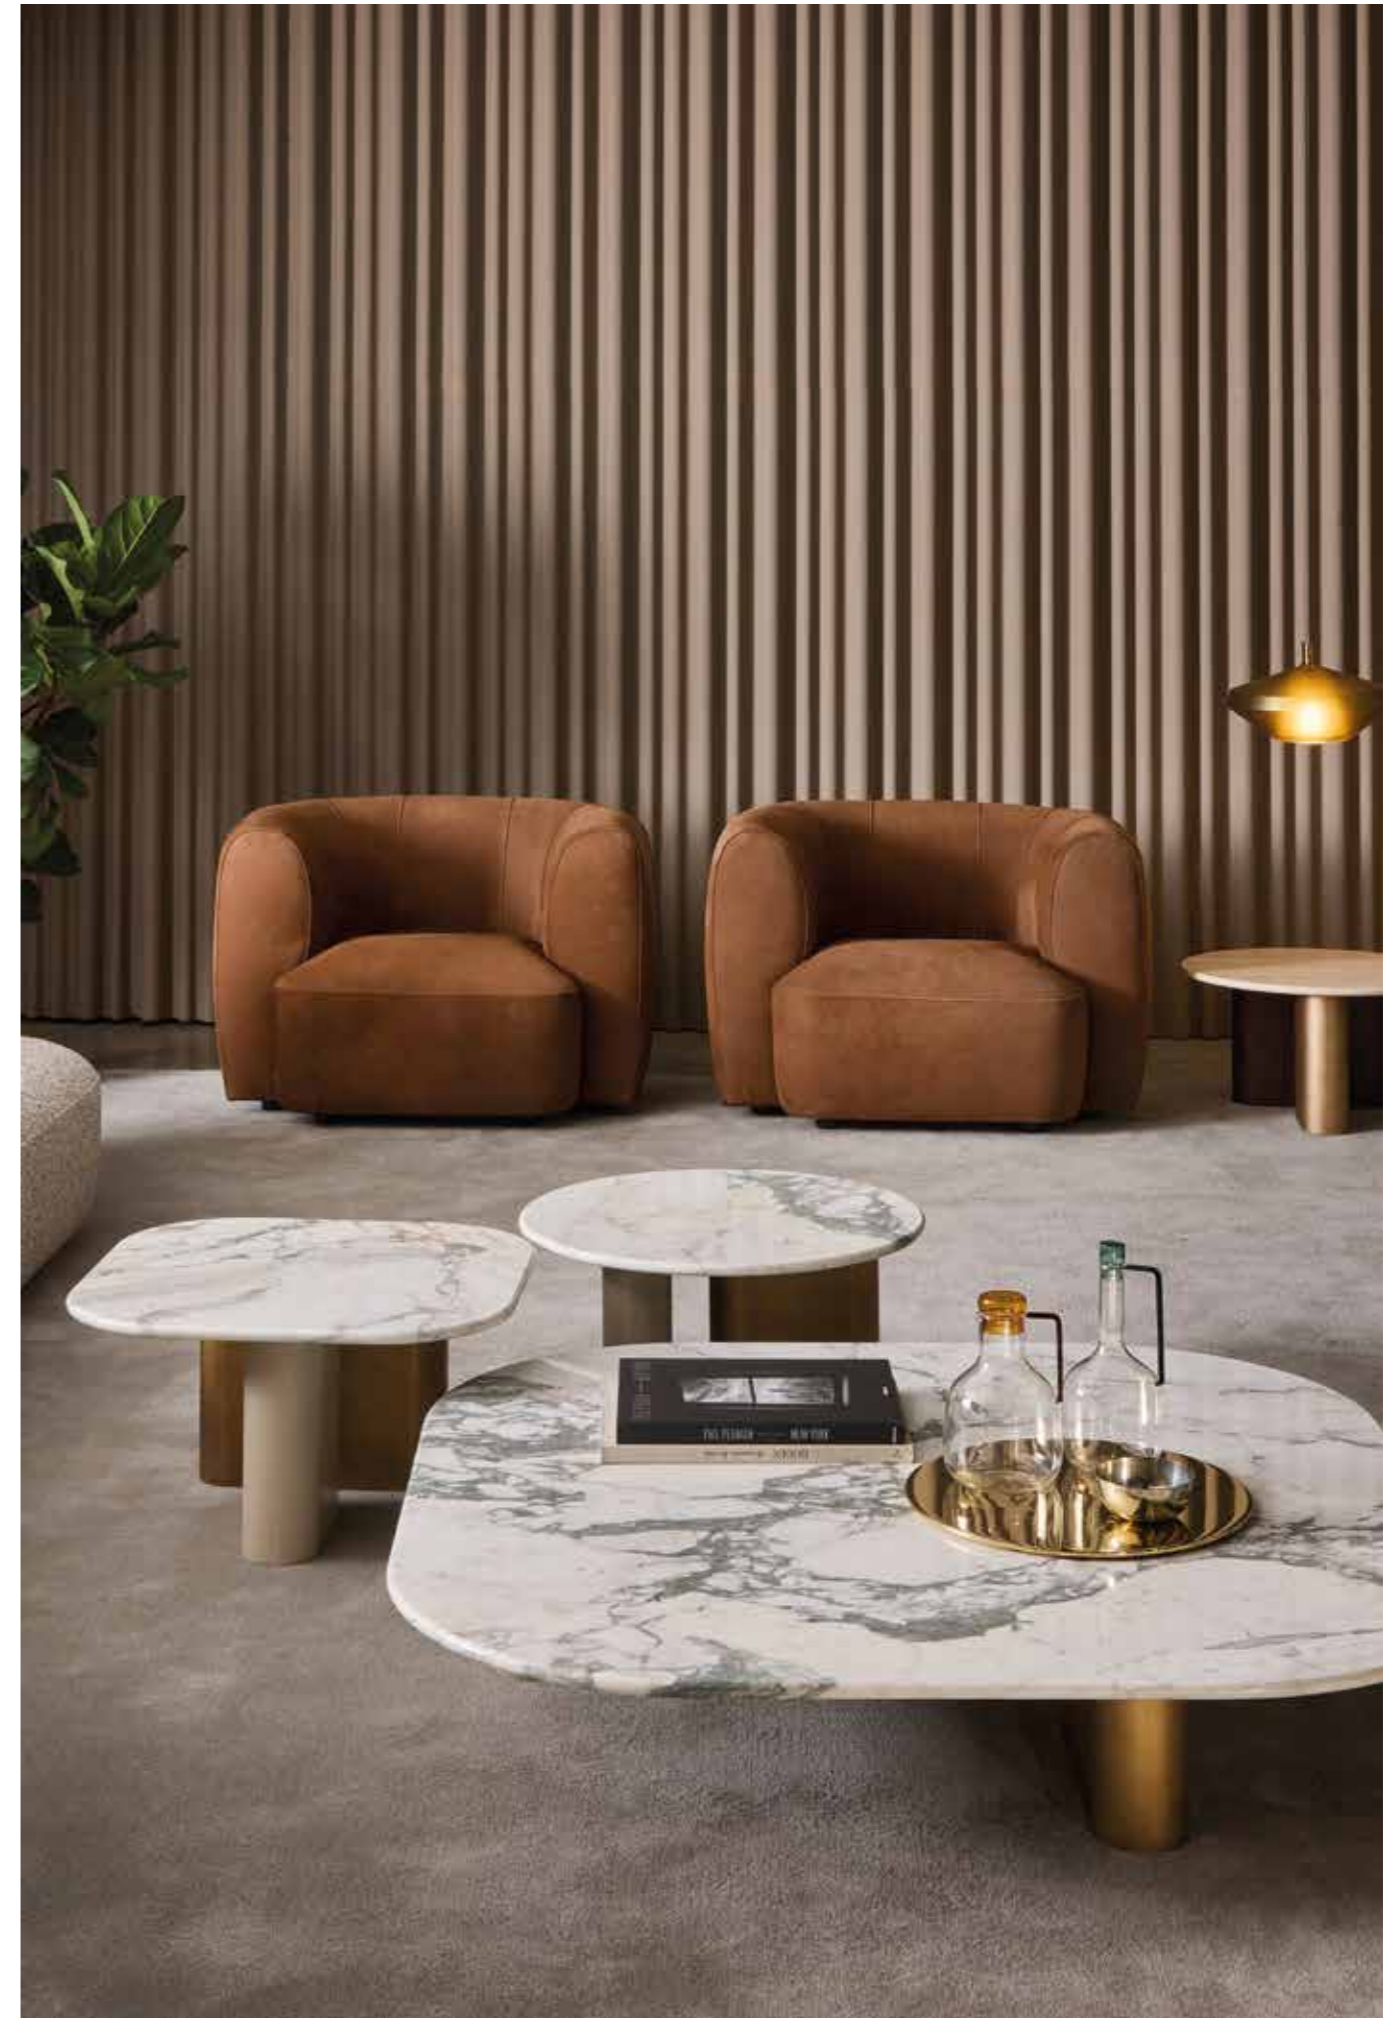

MILO armchairs
9MIL101 cm 96x78x70h
Leather: Cat. Lusso art. Nabuk C3412

ONNO tables
7ON105 cm 120x120x25h
7ON101 cm 60x60x35h
7ON102 ø cm 60x35h
Bases: Beige painted MDF
+ MDF painted in finish OPM20 délabré brass brushed
Top: OPP7 Calacatta marble