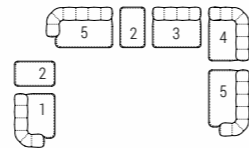

ONNO coffee tables
7ON105 cm 120x120x25h
7ON102 ø cm 60x35h
7ON110 ø cm 90x25h
7ON101 cm 60x60x35h
7ON104 ø cm 45x45h
Bases: OPR15 moka matt stained oak
+ MDF painted in finish OPM20 Délabré brass brushed
Top: OPP7 Calacatta marble