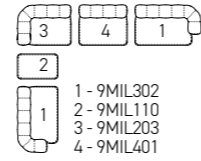

MILO composition cm 348x445
Fabric: Zimmer + Rohde Comfy Bouclé 10958-981

Cushions:
3 x 9CU106 cm 45x45
Fabric: Zimmer + Rohde Comfy Bouclé 10958-981
2 x 9CU108 cm 55x55
Fabric: Zimmer + Rohde Comfy Bouclé 10958-981
2 x 9CU108 cm 55x55
Fabric: cat. H art. Rubelli Spritz col. 07 castagna

MILO armchairs
9MIL101 cm 96x78x70h
Leather: Cat. Lusso art. Nabuk C3412

ONNO tables
7ON105 cm 120x120x25h
7ON101 cm 60x60x35h
7ON102 ø cm 60x35h
Bases: beige painted MDF
+ MDF painted in finish OPM20 délabré brass brushed