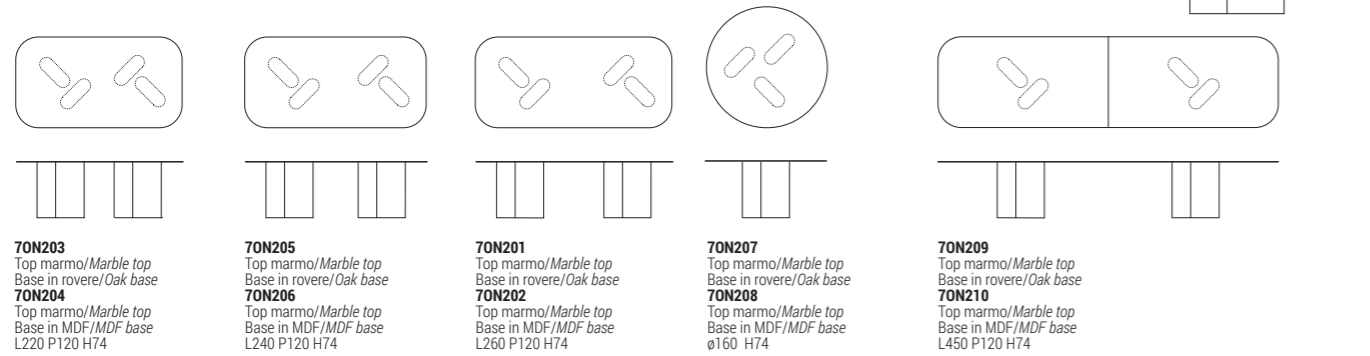

Tavoli
Dining tables

Il tavolo da pranzo Onno è disponibile con top in marmo e base in due versioni:
- base impiallacciato rovere tinto nelle finiture rovere in collezione
- base in MDF verniciato finiture metallo o verniciato nei colori RAL Classic
Onno dining table is available with marble top and base in two versions:
- oak veneer base stained in the oak finishes in collection
- base in MDF painted in metal finishes or painted in the RAL Classic colours

Top: marmo, spessore 20 mm
Top: marble, 20 mm thick