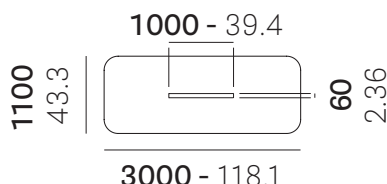

mm - in

• TFK240X100CC60

THICKNESS TOP

SOLID LAMINATE
10mm - 0.39"

Disassembled
Da assemblare

kg 72,5
lb 159.8

• TFK300X110CC60

THICKNESS TOP