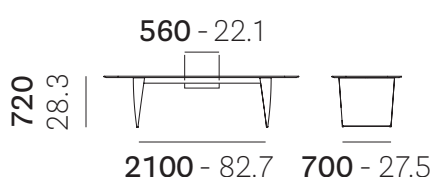

• TFK300X110CCO

THICKNESS TOP
SOLID LAMINATE
10mm - 0.39"

Disassembled
Da assemblare
kg 86,5
lb 190.7

• TFK360X120CCO

THICKNESS TOP
SOLID LAMINATE
10mm - 0.39"

Disassembled
Da assemblare
kg 98,5
lb 217.2

MATERIALS