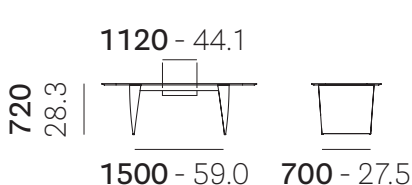

TFK240X100 CC60 - TFK300X110 CC60 - TFK360X120 CC60

TFK240X100 CCO- TFK300X110 CCO - TFK360X120 CCO

DESIGN
Robin Rizzini

• TFK240X100CCO

THICKNESS TOP
SOLID LAMINATE
10mm - 0.39"

Disassembled
Da assemblare
kg 70,5
lb 155.4