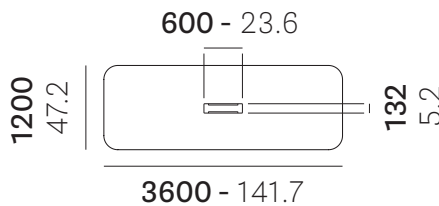

• TFK300X110CCO

THICKNESS TOP
SOLID LAMINATE
10mm - 0.39"

Disassembled
Da assemblare
kg 86,5
lb 190.7

• TFK360X120CCO

THICKNESS TOP
SOLID LAMINATE
10mm - 0.39"

Disassembled
Da assemblare
kg 98,5
lb 217.2

MATERIALS