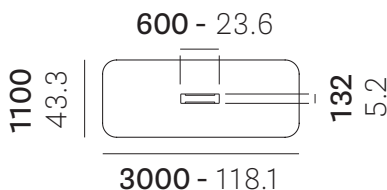

• TFK300X110CCO

THICKNESS TOP
SOLID LAMINATE
10mm - 0.39"

Disassembled
Da assemblare
kg 86,5
lb 190.7

• TFK360X120CCO

THICKNESS TOP
SOLID LAMINATE
10mm - 0.39"

Disassembled
Da assemblare
kg 98,5
lb 217.2

MATERIALS