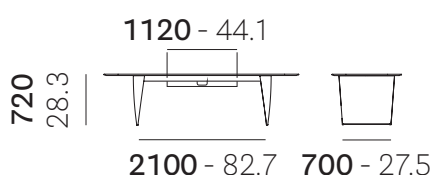

mm - in

• TFK240X100CC60

THICKNESS TOP

SOLID LAMINATE
10mm - 0.39"

Disassembled
Da assemblare

kg 72,5
lb 159.8

• TFK300X110CC60

THICKNESS TOP