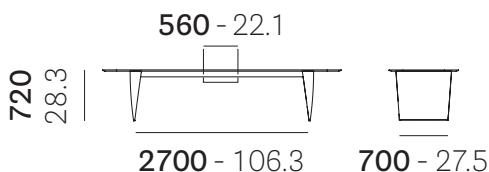

• TFK360X120CCO

THICKNESS TOP
SOLID LAMINATE
10mm - 0.39"

Disassembled
Da assemblare
kg 98,5
lb 217.2

MATERIALS

Materiali
Materialien
Matériaux
Materiales

• TOP - RIPIANO - TISCHPLATTE - PLATEAU - SOBRE

EN: Solid laminate top
IT: Ripiano in stratificato
DE: Kompakt-Tischplatte
FR: Plateau stratifiés
ES: Sobre compacto

TOP FINISH - FINITURA RIPIANO - AUSFÜHRUNG DER TISCHPLATTE - FINITION PLATEAU - ACABADO SOBRE

*Anti-fingerprint finish
Finitura anti-impronta

TOP / RIPIANO / TISCHPLATTE / PLATEAU / SOBRE
10 mm thickness / Spessore 10 mm / Stärke 10 mm / Épaisseur 10 mm / Espesor 10 mm
Flat edge / Bordo piatto / Flache Kante / Chant plat / Canto rect
Black core / Anima nera / Schwarzer kern / Coeur noir / Alma negra

*Anti-fingerprint finish
Finitura anti-impronta

TOP / RIPIANO / TISCHPLATTE / PLATEAU / SOBRE
10 mm thickness / Spessore 10 mm / Stärke 10 mm / Épaisseur 10 mm / Espesor 10 mm
Flat edge / Bordo piatto / Flache Kante / Chant plat / Canto rect
White core / Anima bianca / Weißer Kern / Coeur blanc / Alma blanco