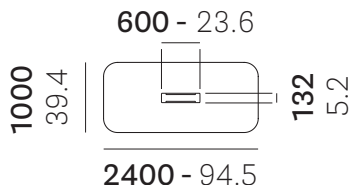

TFK240X100 CC60 - TFK300X110 CC60 - TFK360X120 CC60

TFK240X100 CCO- TFK300X110 CCO - TFK360X120 CCO

DESIGN
Robin Rizzini

• TFK240X100CCO

THICKNESS TOP
SOLID LAMINATE
10mm - 0.39"

Disassembled
Da assemblare
kg 70,5
lb 155.4