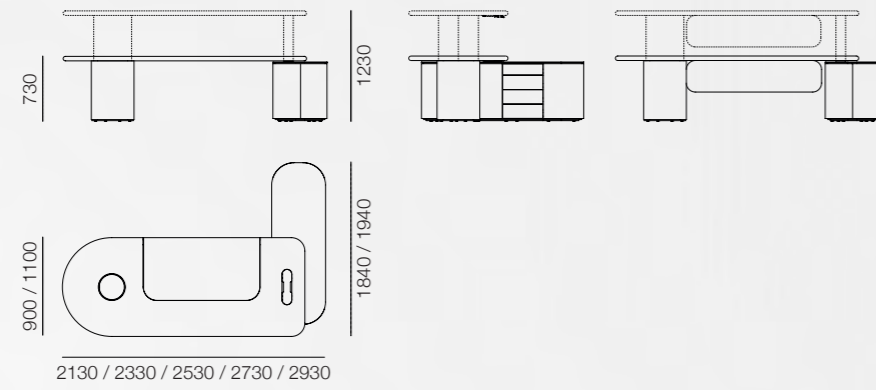

DEA / Adjustable manager desk

Sistema motorizzato di sollevamento integrato
Integrated motorized lifting system
Système de levage motorisé intégré

Without modesty panel

With modesty panel

DEA / Adjustable executive desk

Sistema motorizzato di sollevamento integrato
 Integrated motorized lifting system
 Système de levage motorisé intégré

Without modesty panel

With modesty panel

DEA / Adjustable desk cable management

DEA / Adjustable meeting table

Sistema motorizzato di sollevamento integrato
 Integrated motorized lifting system
 Système de levage motorisé intégré

DEA / Adjustable meeting table

ø1500x760mm

DEA / Adjustable meeting table cable management