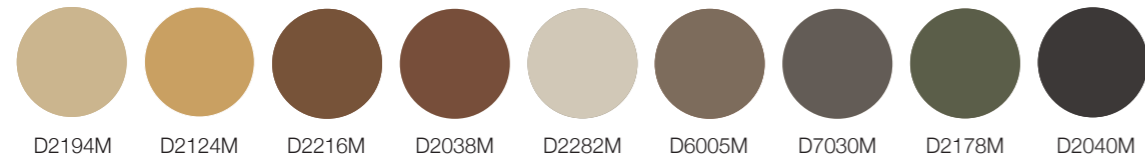

DEA Adjustable / Finishes

IM - Impiallacciato legno / Wood veneer / Plaqué bois

PF - Pelle Liscia / Smooth Leather / Cuir Lisse

LA - Laccato opaco plus / Matt lacquered plus / Laqué mat plus

Creative & design direction
RMDESIGNSTUDIO / Mariella Vidotti