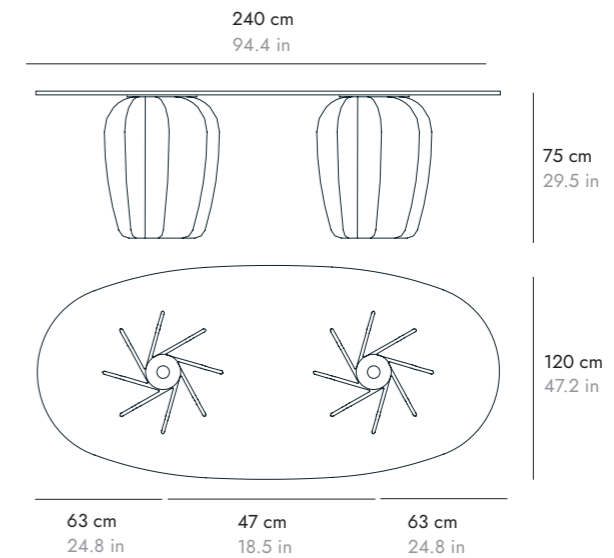

CORAL

BY ARIK LEVY, 2024

OMBRA by *punt*

DIMENSIONS DIMENSIONES

CRO141

CRO241

CRO301

CORAL