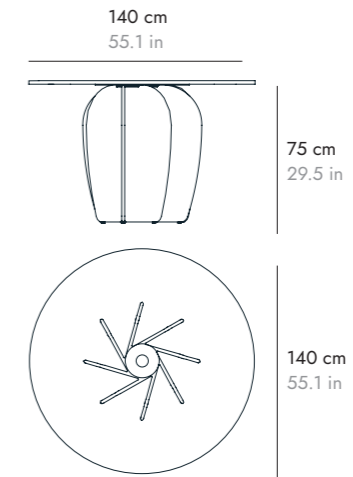

CORAL

BY ARIK LEVY, 2024

OMBRA by *punt*

DIMENSIONS DIMENSIONES

CRO141

CRO241

CRO301

CORAL