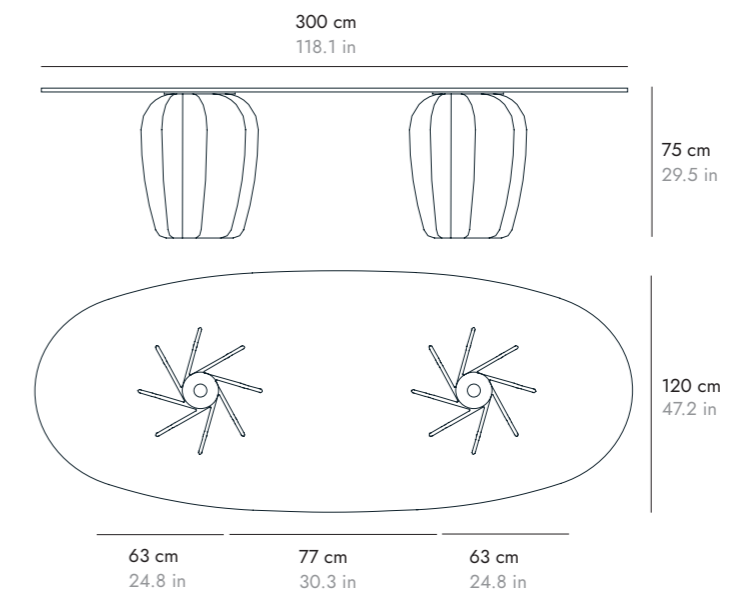

CORAL

BY ARIK LEVY, 2024

OMBRA by *punt*

DIMENSIONS DIMENSIONES

CRO141

CRO241

CRO301

CORAL