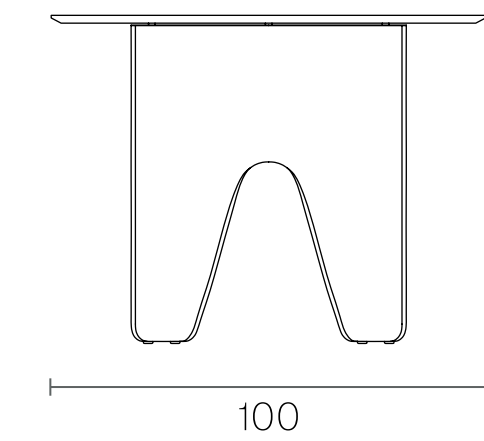

Dimensions (cm)

Rectangular
180x90x75h

Rectangular
200/220/240/260x100x75h

Round
Ø120/Ø140x75h

Round
Ø160x75h

Downloads

2D & 3D FILES

PRODUCT IMAGES

CERTIFICATES

You can run this product with following system:

Fil

Table

Indoor

Technical Specifications

Table

	Size	Natural Veneer 18 mm		Glass 8 mm		Marble 20 mm		Base	Top
		Volume (m ³)	Weight (kg)	Volume (m ³)	Weight (kg)	Volume (m ³)	Weight (kg)		
Rectangular	180x90x75h	0,62	62	0,49	60,4	0,49	30.0	Metal + Electrostatic Powder Coated + Plywood	Natural Veneer Glass Marble
	200x100x75h	0,74	65	0,6	68	0,6	38.0		
	220x100x75h	0,86	68	0,71	72	0,71	43.0		
	240x100x75h	0,91	74	0,74	85	0,74	47.0		
	260x100x75h	0,95	80	0,78	91	-	-		
Round	Ø120x75h	0,77	57	0,65	51	0,65	55.0		
	Ø140x75h	0,81	60	0,68	59	0,68	59.0		
	Ø160x75h	0,91	68	0,74	68	-	-		