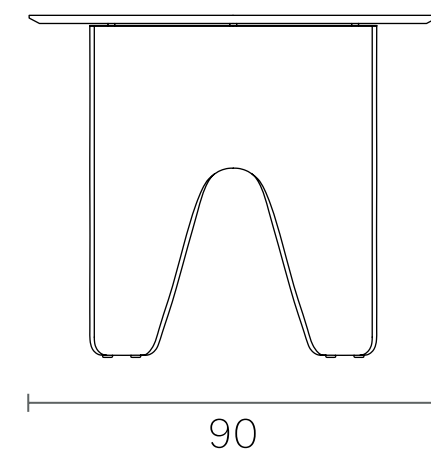

MATERIAL CATALOGUE 

Fil

Table

Indoor

Models of Product

Rectangular

Round | Ø160

Round | Ø140 & Ø120

Dimensions (cm)

Rectangular
180x90x75h

Rectangular
200/220/240/260x100x75h

Round
Ø120/Ø140x75h

Round
Ø160x75h

Downloads

2D & 3D FILES

PRODUCT IMAGES

CERTIFICATES

You can run this product with following system:

Fil

Table

Indoor

Technical Specifications

Table

	Size	Natural Veneer 18 mm		Glass 8 mm		Marble 20 mm		Base	Top
		Volume (m ³)	Weight (kg)	Volume (m ³)	Weight (kg)	Volume (m ³)	Weight (kg)		
Rectangular	180x90x75h	0,62	62	0,49	60,4	0,49	30.0	Metal + Electrostatic Powder Coated + Plywood	Natural Veneer Glass Marble
	200x100x75h	0,74	65	0,6	68	0,6	38.0		
	220x100x75h	0,86	68	0,71	72	0,71	43.0		
	240x100x75h	0,91	74	0,74	85	0,74	47.0		
	260x100x75h	0,95	80	0,78	91	-	-		
Round	Ø120x75h	0,77	57	0,65	51	0,65	55.0		
	Ø140x75h	0,81	60	0,68	59	0,68	59.0		
	Ø160x75h	0,91	68	0,74	68	-	-		

Package Dimensions (cm)

Table

	Product Size	Natural Veneer 18 mm		Glass 8 mm		Marble 20 mm	
		Top	Base	Top	Base	Top	Base
Rectangular	180x90x75h	190x100x15	80x75x35	193x103x11	80x75x35	193x103x11	80x75x35
	200x100x75h	210x100x15	80x75x35	213x113x11	80x75x35	213x113x11	80x75x35
	220x100x75h	230x110x15	80x75x35	233x113x11	80x75x35	233x113x11	80x75x35
	240x100x75h	250x130x15	80x75x35	253x133x11	80x75x35	253x133x11	80x75x35
	260x100x75h	270x130x15	80x75x35	273x133x11	80x75x35	-	-
Round	Ø120x75h	130x130x15	80x75x35	133x133x11	80x75x35	133x133x11	80x75x35
	Ø140x75h	150x150x15	80x75x35	153x153x11	80x75x35	153x153x11	80x75x35
	Ø160x75h	170x170x15	80x75x35	173x173x11	80x75x35	-	-