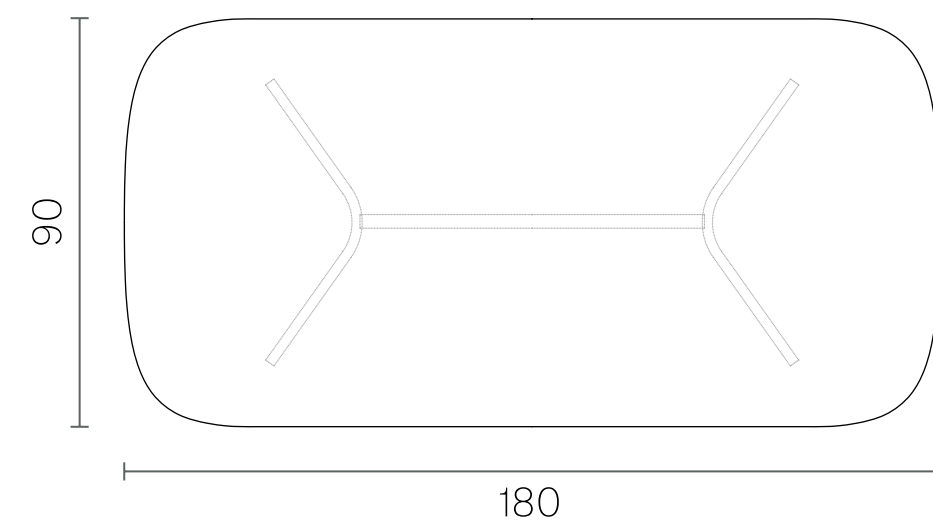

MATERIAL CATALOGUE 

Fil

Table

Indoor

Models of Product

Rectangular

Round | Ø160

Round | Ø140 & Ø120

Dimensions (cm)

Rectangular
180x90x75h

Rectangular
200/220/240/260x100x75h

Round
Ø120/Ø140x75h

Round
Ø160x75h

Downloads

2D & 3D FILES

PRODUCT IMAGES

CERTIFICATES

You can run this product with following system:

Fil

Table

Indoor

Technical Specifications

Table

	Size	Natural Veneer 18 mm		Glass 8 mm		Marble 20 mm		Base	Top
		Volume (m ³)	Weight (kg)	Volume (m ³)	Weight (kg)	Volume (m ³)	Weight (kg)		
Rectangular	180x90x75h	0,62	62	0,49	60,4	0,49	30.0	Metal + Electrostatic Powder Coated + Plywood	Natural Veneer Glass Marble
	200x100x75h	0,74	65	0,6	68	0,6	38.0		
	220x100x75h	0,86	68	0,71	72	0,71	43.0		
	240x100x75h	0,91	74	0,74	85	0,74	47.0		
	260x100x75h	0,95	80	0,78	91	-	-		
Round	Ø120x75h	0,77	57	0,65	51	0,65	55.0		
	Ø140x75h	0,81	60	0,68	59	0,68	59.0		
	Ø160x75h	0,91	68	0,74	68	-	-		

Package Dimensions (cm)

Table

	Product Size	Natural Veneer 18 mm		Glass 8 mm		Marble 20 mm	
		Top	Base	Top	Base	Top	Base
Rectangular	180x90x75h	190x100x15	80x75x35	193x103x11	80x75x35	193x103x11	80x75x35
	200x100x75h	210x100x15	80x75x35	213x113x11	80x75x35	213x113x11	80x75x35
	220x100x75h	230x110x15	80x75x35	233x113x11	80x75x35	233x113x11	80x75x35
	240x100x75h	250x130x15	80x75x35	253x133x11	80x75x35	253x133x11	80x75x35
	260x100x75h	270x130x15	80x75x35	273x133x11	80x75x35	-	-
Round	Ø120x75h	130x130x15	80x75x35	133x133x11	80x75x35	133x133x11	80x75x35
	Ø140x75h	150x150x15	80x75x35	153x153x11	80x75x35	153x153x11	80x75x35
	Ø160x75h	170x170x15	80x75x35	173x173x11	80x75x35	-	-