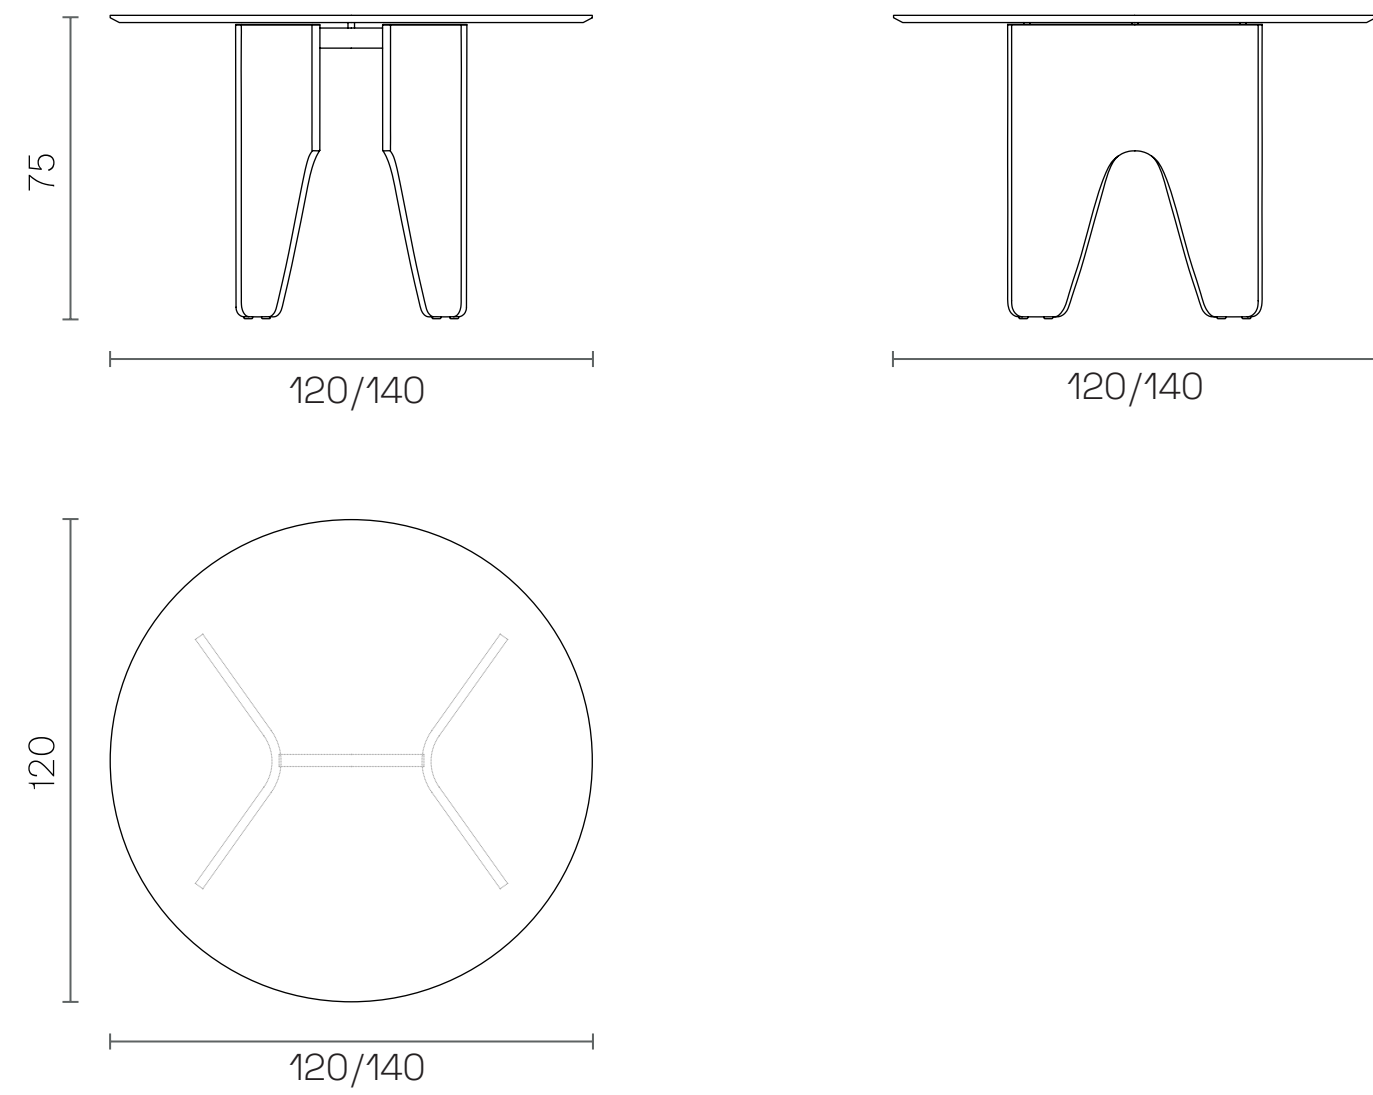

MATERIAL CATALOGUE 

Fil

Table

Indoor

Models of Product

Rectangular

Round | Ø160

Round | Ø140 & Ø120

Dimensions (cm)

Rectangular
180x90x75h

Rectangular
200/220/240/260x100x75h

Round
Ø120/Ø140x75h

Round
Ø160x75h

Downloads

2D & 3D FILES

PRODUCT IMAGES

CERTIFICATES

You can run this product with following system:

Fil

Table

Indoor

Technical Specifications

Table

	Size	Natural Veneer 18 mm		Glass 8 mm		Marble 20 mm		Base	Top
		Volume (m ³)	Weight (kg)	Volume (m ³)	Weight (kg)	Volume (m ³)	Weight (kg)		
Rectangular	180x90x75h	0,62	62	0,49	60,4	0,49	30.0	Metal + Electrostatic Powder Coated + Plywood	Natural Veneer Glass Marble
	200x100x75h	0,74	65	0,6	68	0,6	38.0		
	220x100x75h	0,86	68	0,71	72	0,71	43.0		
	240x100x75h	0,91	74	0,74	85	0,74	47.0		
	260x100x75h	0,95	80	0,78	91	-	-		
Round	Ø120x75h	0,77	57	0,65	51	0,65	55.0		
	Ø140x75h	0,81	60	0,68	59	0,68	59.0		
	Ø160x75h	0,91	68	0,74	68	-	-		

Package Dimensions (cm)

Table

	Product Size	Natural Veneer 18 mm		Glass 8 mm		Marble 20 mm	
		Top	Base	Top	Base	Top	Base
Rectangular	180x90x75h	190x100x15	80x75x35	193x103x11	80x75x35	193x103x11	80x75x35
	200x100x75h	210x100x15	80x75x35	213x113x11	80x75x35	213x113x11	80x75x35
	220x100x75h	230x110x15	80x75x35	233x113x11	80x75x35	233x113x11	80x75x35
	240x100x75h	250x130x15	80x75x35	253x133x11	80x75x35	253x133x11	80x75x35
	260x100x75h	270x130x15	80x75x35	273x133x11	80x75x35	-	-
Round	Ø120x75h	130x130x15	80x75x35	133x133x11	80x75x35	133x133x11	80x75x35
	Ø140x75h	150x150x15	80x75x35	153x153x11	80x75x35	153x153x11	80x75x35
	Ø160x75h	170x170x15	80x75x35	173x173x11	80x75x35	-	-