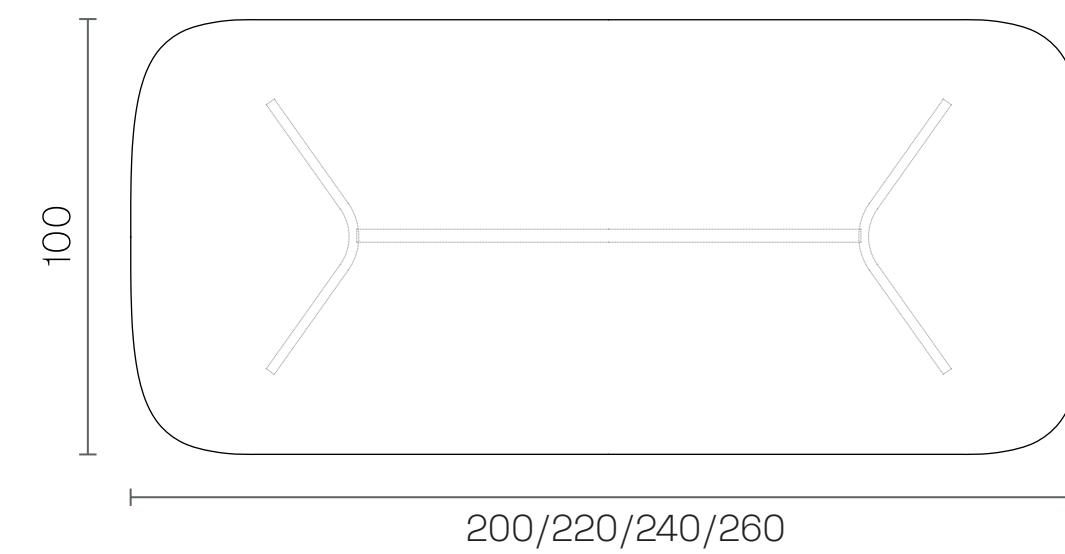

MATERIAL CATALOGUE 

Fil

Table

Indoor

Models of Product

Rectangular

Round | Ø160

Round | Ø140 & Ø120

Dimensions (cm)

Rectangular
180x90x75h

Rectangular
200/220/240/260x100x75h

Round
Ø120/Ø140x75h

Round
Ø160x75h

Downloads

2D & 3D FILES

PRODUCT IMAGES

CERTIFICATES

You can run this product with following system:

Fil

Table

Indoor

Technical Specifications

Table

	Size	Natural Veneer 18 mm		Glass 8 mm		Marble 20 mm		Base	Top
		Volume (m ³)	Weight (kg)	Volume (m ³)	Weight (kg)	Volume (m ³)	Weight (kg)		
Rectangular	180x90x75h	0,62	62	0,49	60,4	0,49	30.0	Metal + Electrostatic Powder Coated + Plywood	Natural Veneer Glass Marble
	200x100x75h	0,74	65	0,6	68	0,6	38.0		
	220x100x75h	0,86	68	0,71	72	0,71	43.0		
	240x100x75h	0,91	74	0,74	85	0,74	47.0		
	260x100x75h	0,95	80	0,78	91	-	-		
Round	Ø120x75h	0,77	57	0,65	51	0,65	55.0		
	Ø140x75h	0,81	60	0,68	59	0,68	59.0		
	Ø160x75h	0,91	68	0,74	68	-	-		

Package Dimensions (cm)

Table

	Product Size	Natural Veneer 18 mm		Glass 8 mm		Marble 20 mm	
		Top	Base	Top	Base	Top	Base
Rectangular	180x90x75h	190x100x15	80x75x35	193x103x11	80x75x35	193x103x11	80x75x35
	200x100x75h	210x100x15	80x75x35	213x113x11	80x75x35	213x113x11	80x75x35
	220x100x75h	230x110x15	80x75x35	233x113x11	80x75x35	233x113x11	80x75x35
	240x100x75h	250x130x15	80x75x35	253x133x11	80x75x35	253x133x11	80x75x35
	260x100x75h	270x130x15	80x75x35	273x133x11	80x75x35	-	-
Round	Ø120x75h	130x130x15	80x75x35	133x133x11	80x75x35	133x133x11	80x75x35
	Ø140x75h	150x150x15	80x75x35	153x153x11	80x75x35	153x153x11	80x75x35
	Ø160x75h	170x170x15	80x75x35	173x173x11	80x75x35	-	-