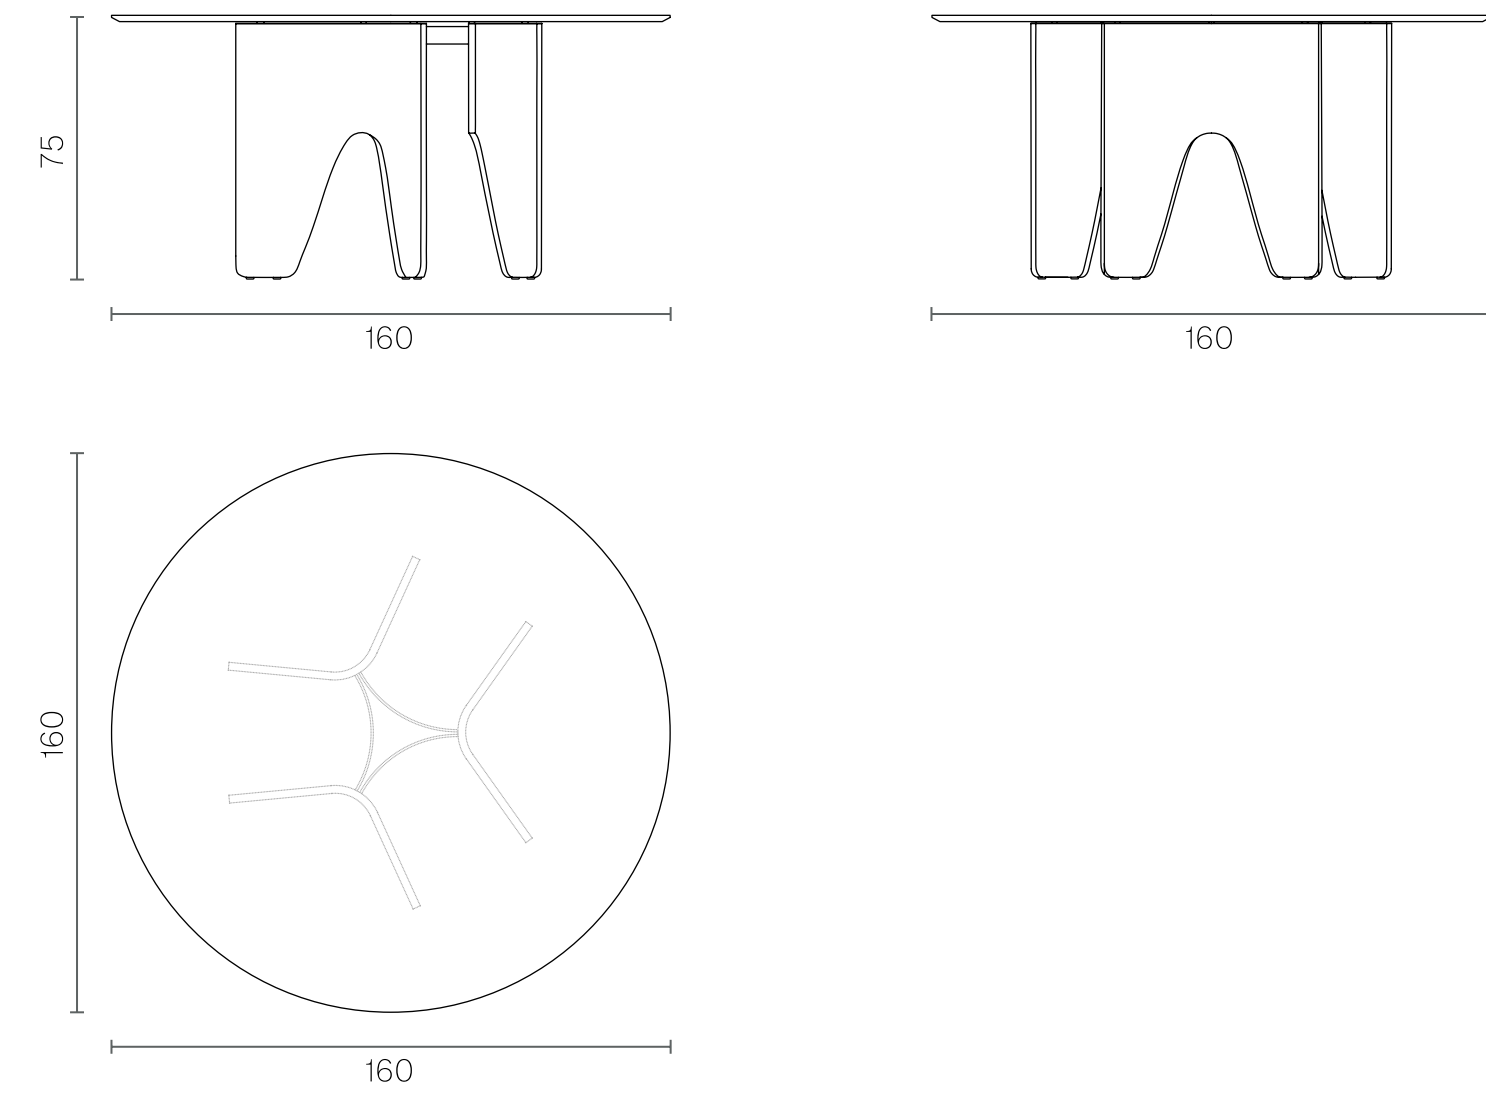

Dimensions (cm)

Rectangular
180x90x75h

Rectangular
200/220/240/260x100x75h

Round
Ø120/Ø140x75h

Round
Ø160x75h

Downloads

2D & 3D FILES

PRODUCT IMAGES

CERTIFICATES

You can run this product with following system:

Fil

Table

Indoor

Technical Specifications

Table

	Size	Natural Veneer 18 mm		Glass 8 mm		Marble 20 mm		Base	Top
		Volume (m ³)	Weight (kg)	Volume (m ³)	Weight (kg)	Volume (m ³)	Weight (kg)		
Rectangular	180x90x75h	0,62	62	0,49	60,4	0,49	30.0	Metal + Electrostatic Powder Coated + Plywood	Natural Veneer Glass Marble
	200x100x75h	0,74	65	0,6	68	0,6	38.0		
	220x100x75h	0,86	68	0,71	72	0,71	43.0		
	240x100x75h	0,91	74	0,74	85	0,74	47.0		
	260x100x75h	0,95	80	0,78	91	-	-		
Round	Ø120x75h	0,77	57	0,65	51	0,65	55.0		
	Ø140x75h	0,81	60	0,68	59	0,68	59.0		
	Ø160x75h	0,91	68	0,74	68	-	-		

Package Dimensions (cm)

Table

	Product Size	Natural Veneer 18 mm		Glass 8 mm		Marble 20 mm	
		Top	Base	Top	Base	Top	Base
Rectangular	180x90x75h	190x100x15	80x75x35	193x103x11	80x75x35	193x103x11	80x75x35
	200x100x75h	210x100x15	80x75x35	213x113x11	80x75x35	213x113x11	80x75x35
	220x100x75h	230x110x15	80x75x35	233x113x11	80x75x35	233x113x11	80x75x35
	240x100x75h	250x130x15	80x75x35	253x133x11	80x75x35	253x133x11	80x75x35
	260x100x75h	270x130x15	80x75x35	273x133x11	80x75x35	-	-
Round	Ø120x75h	130x130x15	80x75x35	133x133x11	80x75x35	133x133x11	80x75x35
	Ø140x75h	150x150x15	80x75x35	153x153x11	80x75x35	153x153x11	80x75x35
	Ø160x75h	170x170x15	80x75x35	173x173x11	80x75x35	-	-