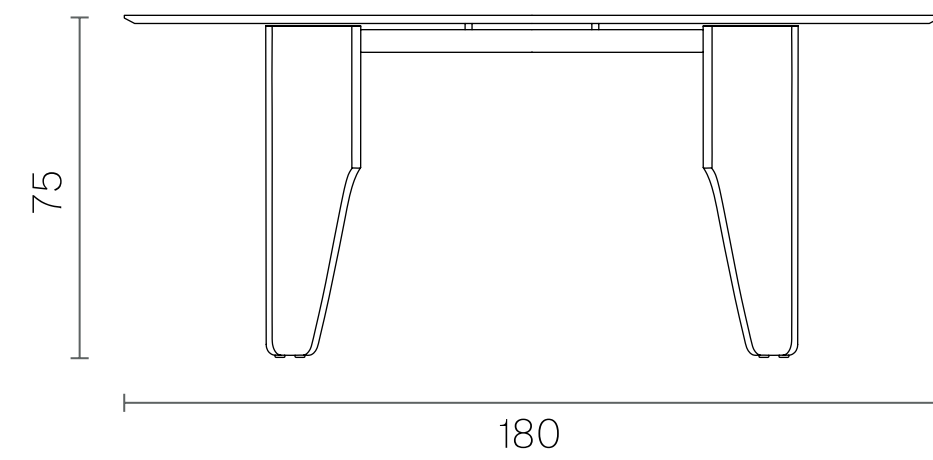

MATERIAL CATALOGUE 

Fil

Table

Indoor

Models of Product

Rectangular

Round | Ø160

Round | Ø140 & Ø120

Dimensions (cm)

Rectangular
180x90x75h

Rectangular
200/220/240/260x100x75h

Round
Ø120/Ø140x75h

Round
Ø160x75h

Downloads

2D & 3D FILES

PRODUCT IMAGES

CERTIFICATES

You can run this product with following system:

Fil

Table

Indoor

Technical Specifications

Table

	Size	Natural Veneer 18 mm		Glass 8 mm		Marble 20 mm		Base	Top
		Volume (m ³)	Weight (kg)	Volume (m ³)	Weight (kg)	Volume (m ³)	Weight (kg)		
Rectangular	180x90x75h	0,62	62	0,49	60,4	0,49	30.0	Metal + Electrostatic Powder Coated + Plywood	Natural Veneer Glass Marble
	200x100x75h	0,74	65	0,6	68	0,6	38.0		
	220x100x75h	0,86	68	0,71	72	0,71	43.0		
	240x100x75h	0,91	74	0,74	85	0,74	47.0		
	260x100x75h	0,95	80	0,78	91	-	-		
Round	Ø120x75h	0,77	57	0,65	51	0,65	55.0		
	Ø140x75h	0,81	60	0,68	59	0,68	59.0		
	Ø160x75h	0,91	68	0,74	68	-	-		

Package Dimensions (cm)

Table

	Product Size	Natural Veneer 18 mm		Glass 8 mm		Marble 20 mm	
		Top	Base	Top	Base	Top	Base
Rectangular	180x90x75h	190x100x15	80x75x35	193x103x11	80x75x35	193x103x11	80x75x35
	200x100x75h	210x100x15	80x75x35	213x113x11	80x75x35	213x113x11	80x75x35
	220x100x75h	230x110x15	80x75x35	233x113x11	80x75x35	233x113x11	80x75x35
	240x100x75h	250x130x15	80x75x35	253x133x11	80x75x35	253x133x11	80x75x35
	260x100x75h	270x130x15	80x75x35	273x133x11	80x75x35	-	-
Round	Ø120x75h	130x130x15	80x75x35	133x133x11	80x75x35	133x133x11	80x75x35
	Ø140x75h	150x150x15	80x75x35	153x153x11	80x75x35	153x153x11	80x75x35
	Ø160x75h	170x170x15	80x75x35	173x173x11	80x75x35	-	-