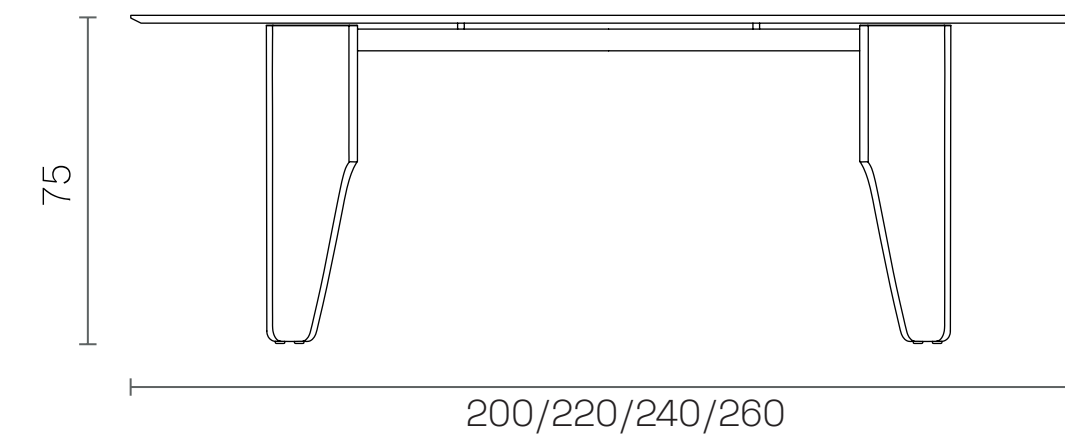

MATERIAL CATALOGUE 

Fil

Table

Indoor

Models of Product

Rectangular

Round | Ø160

Round | Ø140 & Ø120

Dimensions (cm)

Rectangular
180x90x75h

Rectangular
200/220/240/260x100x75h

Round
Ø120/Ø140x75h

Round
Ø160x75h

Downloads

2D & 3D FILES

PRODUCT IMAGES

CERTIFICATES

You can run this product with following system:

Fil

Table

Indoor

Technical Specifications

Table

	Size	Natural Veneer 18 mm		Glass 8 mm		Marble 20 mm		Base	Top
		Volume (m ³)	Weight (kg)	Volume (m ³)	Weight (kg)	Volume (m ³)	Weight (kg)		
Rectangular	180x90x75h	0,62	62	0,49	60,4	0,49	30.0	Metal + Electrostatic Powder Coated + Plywood	Natural Veneer Glass Marble
	200x100x75h	0,74	65	0,6	68	0,6	38.0		
	220x100x75h	0,86	68	0,71	72	0,71	43.0		
	240x100x75h	0,91	74	0,74	85	0,74	47.0		
	260x100x75h	0,95	80	0,78	91	-	-		
Round	Ø120x75h	0,77	57	0,65	51	0,65	55.0		
	Ø140x75h	0,81	60	0,68	59	0,68	59.0		
	Ø160x75h	0,91	68	0,74	68	-	-		

Package Dimensions (cm)

Table

	Product Size	Natural Veneer 18 mm		Glass 8 mm		Marble 20 mm	
		Top	Base	Top	Base	Top	Base
Rectangular	180x90x75h	190x100x15	80x75x35	193x103x11	80x75x35	193x103x11	80x75x35
	200x100x75h	210x100x15	80x75x35	213x113x11	80x75x35	213x113x11	80x75x35
	220x100x75h	230x110x15	80x75x35	233x113x11	80x75x35	233x113x11	80x75x35
	240x100x75h	250x130x15	80x75x35	253x133x11	80x75x35	253x133x11	80x75x35
	260x100x75h	270x130x15	80x75x35	273x133x11	80x75x35	-	-
Round	Ø120x75h	130x130x15	80x75x35	133x133x11	80x75x35	133x133x11	80x75x35
	Ø140x75h	150x150x15	80x75x35	153x153x11	80x75x35	153x153x11	80x75x35
	Ø160x75h	170x170x15	80x75x35	173x173x11	80x75x35	-	-