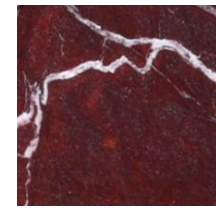

Table Top Materials

Glass (8 mm)

Marble (20 mm)

Cherry
Red

Edge Detail

More options are downloadable in the catalogues

MATERIAL CATALOGUE